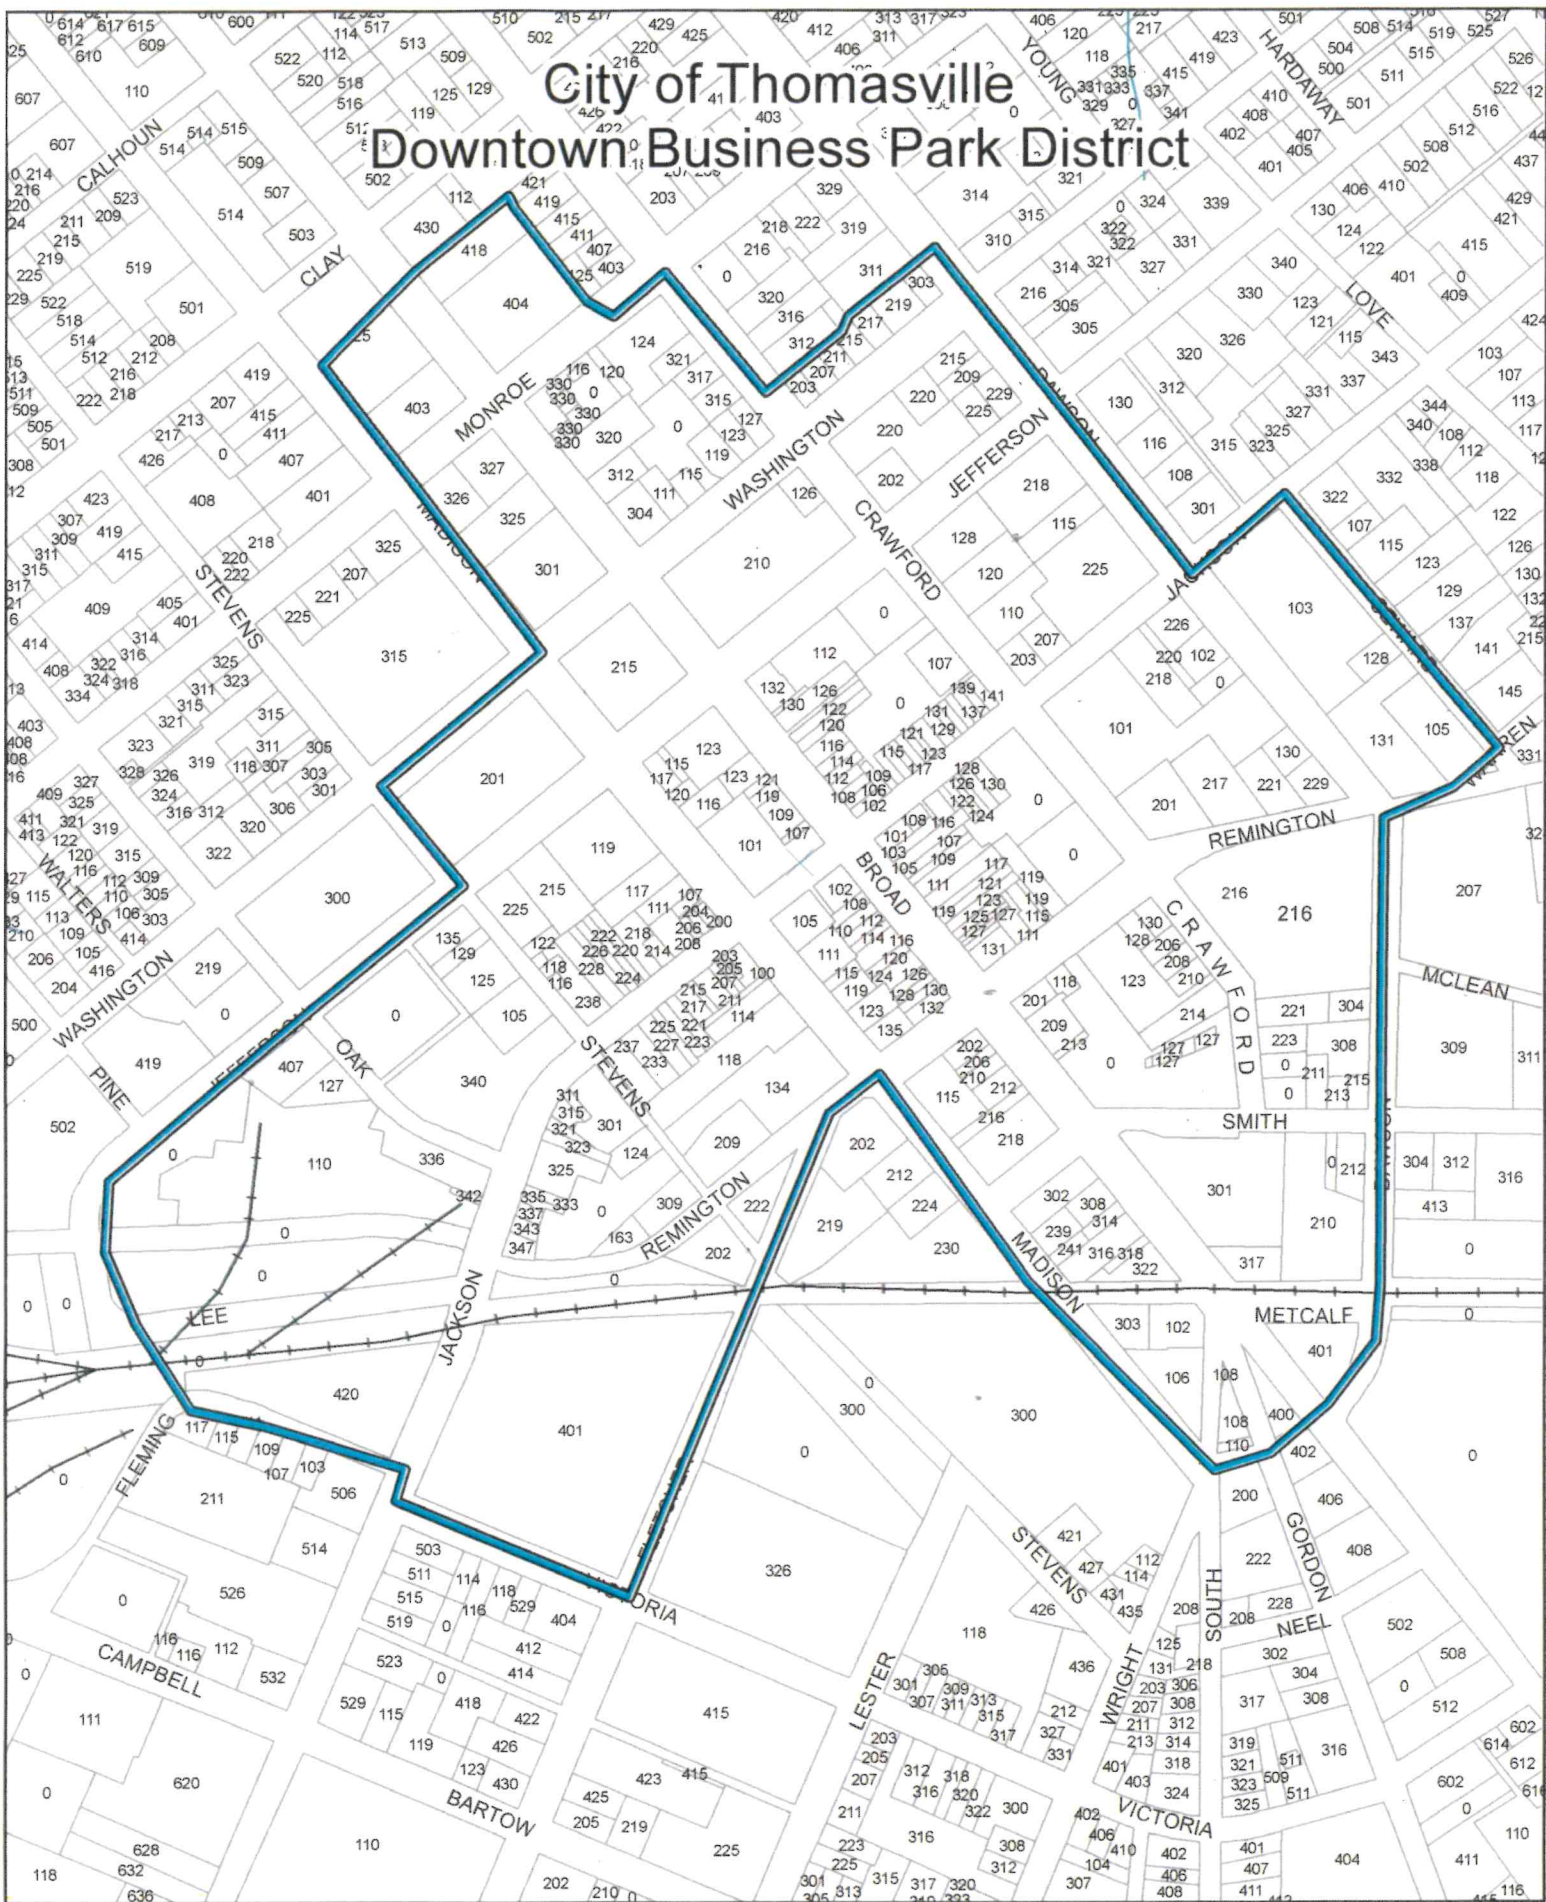

City of Thomasville Downtown Business Park District

10/23/2012
David Kelly

0 0.05 0.1 0.2 Miles